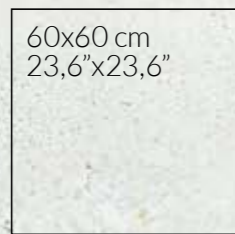

| ESCALA DE LA GRÁFICA 1/2 · GRAPHIC SCALE 1/2 |

ACABADOS · FINISHES	60x120 cm · 23,6"x47,2"	60x60 cm · 23,6"x23,6"	52x60 cm · 20,5"x23,6"	30x60 cm · 11,8"x23,6"
NATURAL NATURAL		SAN FRANCISCO 120 | B85	SAN FRANCISCO 60 | B35	SAN FRANCISCO HEX60 | B12 (excepto color oxide - except oxide color) DECORADO SAN FRANCISCO HEX60 | B14 (white)
ANTIDESLIZANTE SLIP RESISTANCE		SAN FRANCISCO DRY 120 | B86 (aquamarine)	SAN FRANCISCO DRY 60 | B36 (aquamarine)	SAN FRANCISCO DRY 3060 | B36 (aquamarine)
LAPADO BRILLO GLOSSY LAPATTO		SAN FRANCISCO LUX 120 | B83	SAN FRANCISCO LUX 60 | B37	SAN FRANCISCO LUX 3060 | B37