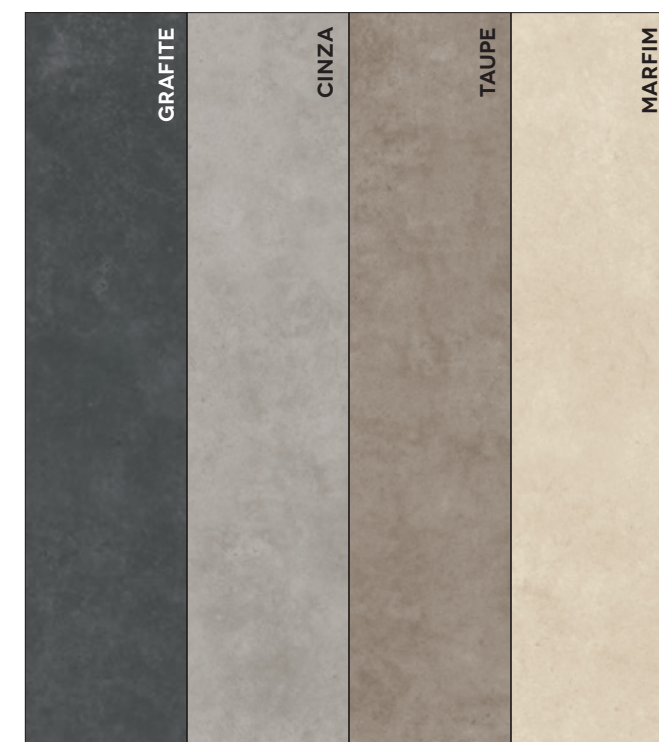

SURFACE

COLORS