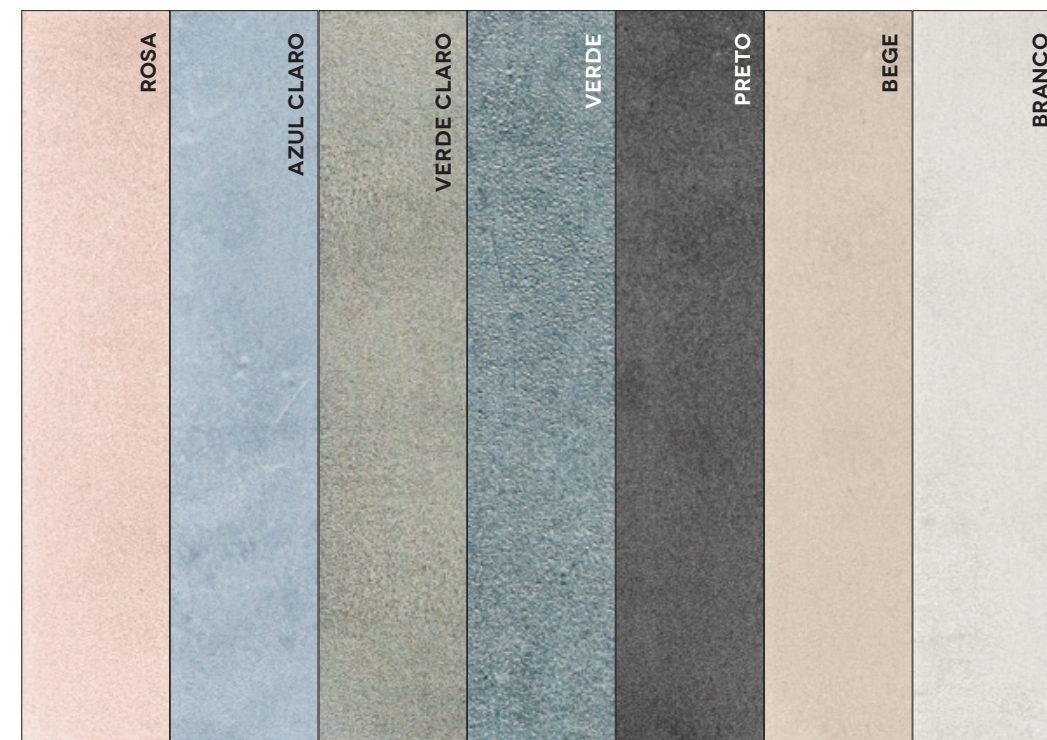

ALBA

SURFACES, FORMATS & COLORS

Like poetry, Alba is a recital of happiness, a welcome morning on a warm day, with seven soft colors taken from the farmland and four unique motifs in a color match to be combined.

Alba was taken from dreams and harvested from the fields because the essential is invisible to the eye.

Tal como a poesia, Alba é um recital de felicidade, uma manhã de boas-vindas num dia quente, com sete cores suaves retiradas da terra cultivada e os seus quatro motivos únicos num jogo de cores a combinar. Alba foi tirada dos sonhos e colhida dos campos porque o essencial é invisível ao olho.

ALBA

FORMATS

CERAMIC WALL TILES IN WHITE BODY
REVÊTEMENT DES MURS EN PÂTE BLANCHE
REVESTIMENTO EM PASTA BRANCA

7,5mm

97X297mm

V3
MODERATE VARIATION
VARIATION MODERÉE

WALLS
MURS

SURFACE

MATT

COLORS