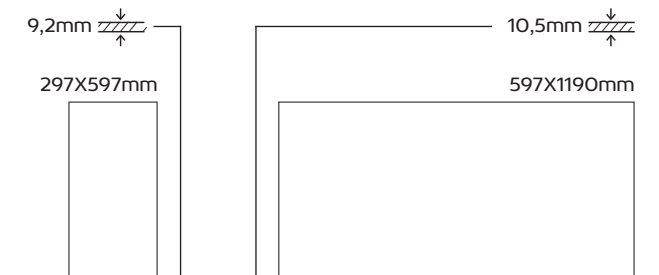

HEKLA COLLECTION

FORMATS

PORCELAIN TILES
GRÈS CÉRAMÉ
GRÈS PORCELÂNICO