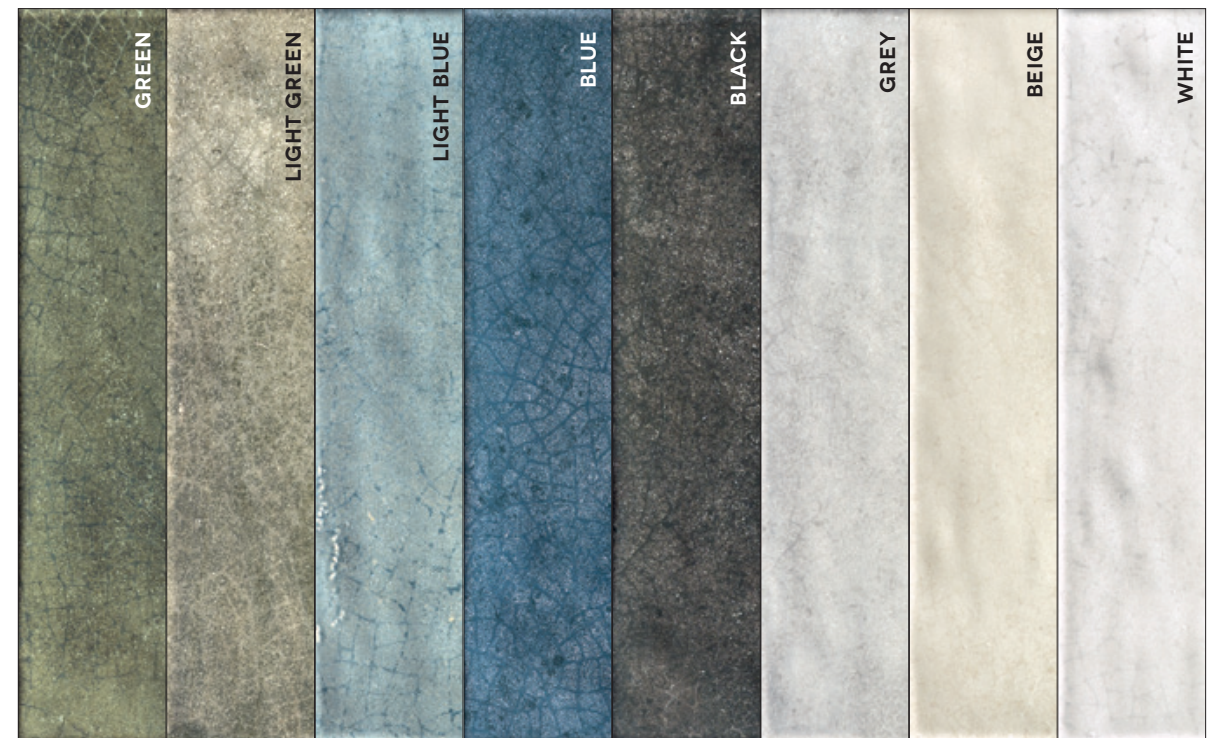

SURFACE

GLOSSY