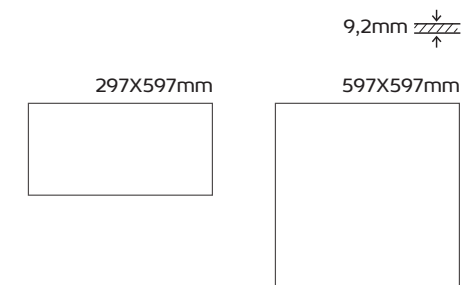

TORCHIS

FORMATS

PORCELAIN TILES
GRÈS CÉRAMÉ
GRÈS PORCELÂNICO