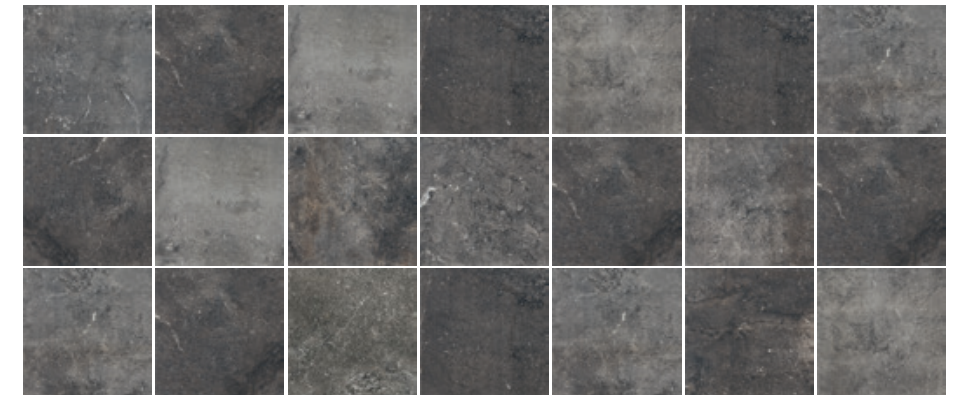

MATT | MATE [R9A]
H46