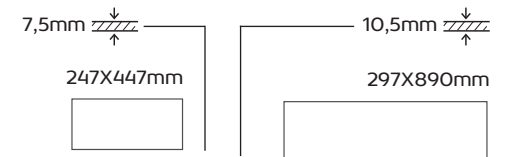

CLOUD

SURFACES, FORMATS & COLORS

Thinking of balance of a product is assigning it a clear function and present-day surroundings do need it.

Cloud embodies the Habitat vision of space and contemporary aesthetics, combining well-balanced colours and details in a smooth surface that defines the soul of this collection. Suitable to create large and comfortable interior spaces, this timeless collection is available in a wide range of formats, colours and unique details, creating harmony environments for everyday lifestyle.

Pensar no equilíbrio de um produto é atribuir-lhe uma função clara e os ambientes actuais precisam dele.

Cloud representa a visão de Habitat, do espaço e da estética contemporânea, combinando cores e detalhes bem equilibrados numa superfície macia que define a alma desta coleção. Adequada para criar espaços interiores grandes e confortáveis, é uma coleção intemporal e está disponível numa vasta gama de formatos, cores e detalhes particulares, criando ambientes harmoniosos ao estilo de vida quotidiano.

CLOUD

FORMATS

CERAMIC WALL TILES IN WHITE BODY
REVÊTEMENT DES MURS EN PÂTE BLANCHE
REVESTIMENTO EM PASTA BRANCA