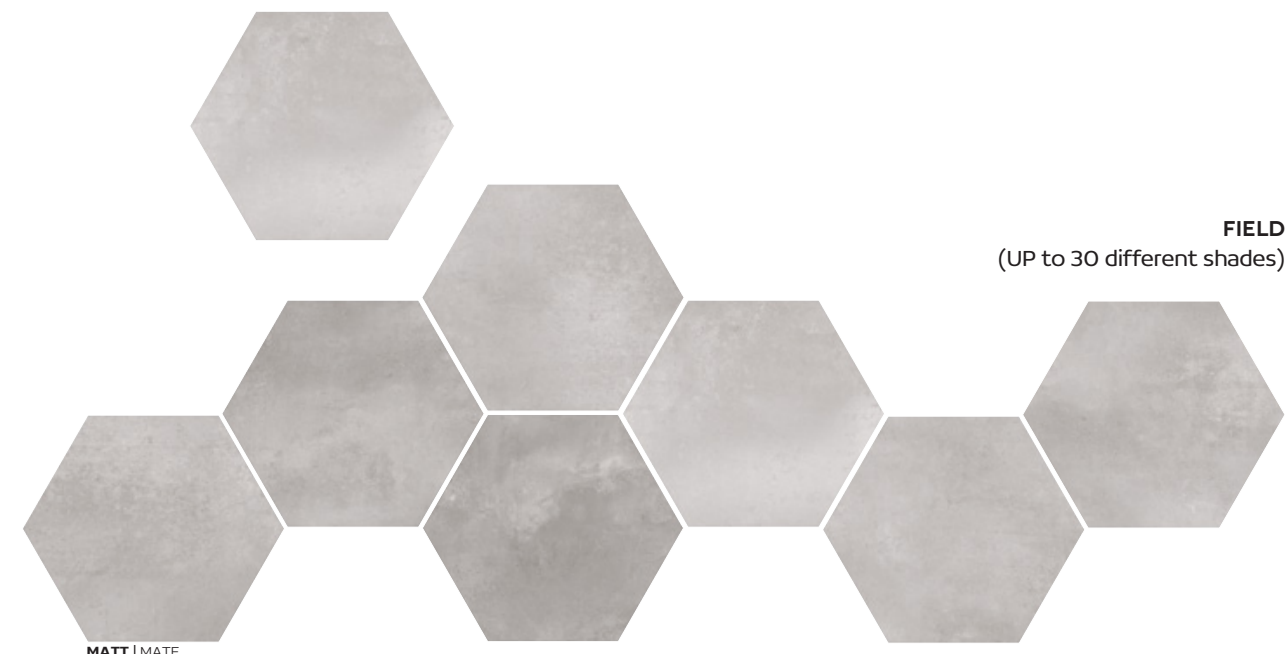

MATT | MATE
H1

BLOOM

PACKING & WEIGHTS
EMBALLAGE ET POIDS
EMBALAGENS E PESOS

FORMAT FORMAT	FINISHING FINITEUR	PIECES/BOX PIECES/BOITE	SQM/BOX M²/BOITE	BOXES/PALLET BOITES/PALETTE	SQM/PALLET M²/PALETTE	WEIGHT/SQM POIDS/M²	WEIGHT/BOX POIDS/BOITE	WEIGHT/PALLET POIDS/PALETTE
357x357x8.3mm	Matt	10	1,10m²	48	52,80m²	18,80Kg/m²	20,70Kg	1014Kg