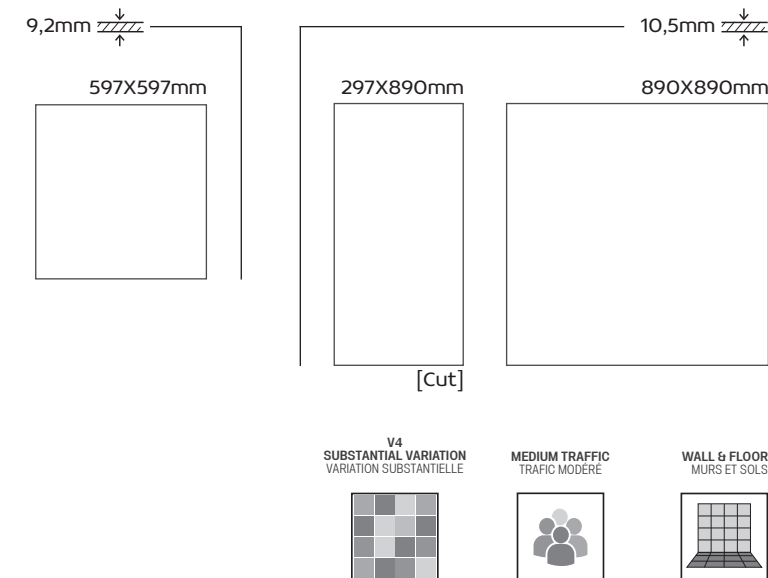

METALLIK COLLECTION

FORMATS

PORCELAIN TILES
GRÉS CÉRAME
GRÉS PORCELÁNICO