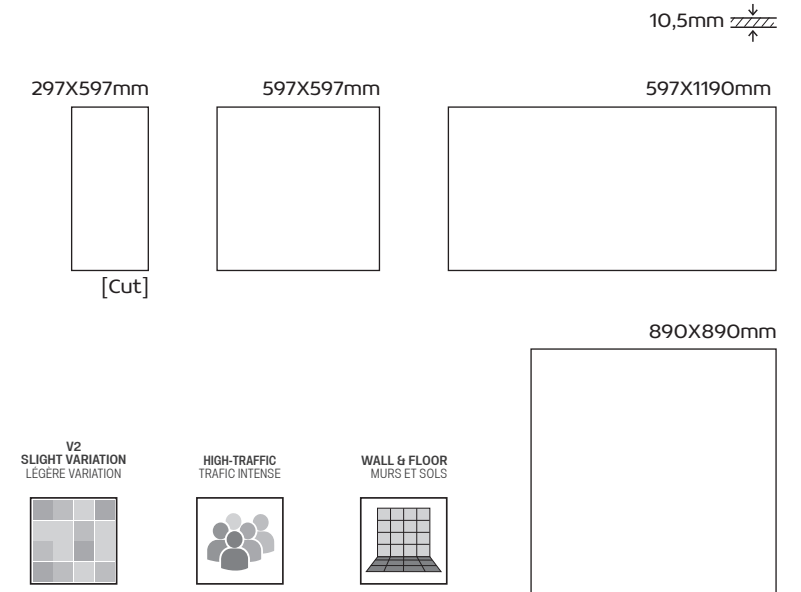

CONCRETE

SURFACES, FORMATS & COLORS

The Concrete Collection reflects the true spirit of the Portland Cement, with excellent technical performances, this unglazed double loaded porcelain stoneware has high technical qualities and enduring specs. Concrete was especially developed for high traffic areas.

A Coleção Concrete traduz o verdadeiro espírito visual do Cimento de Portland, com um excelente desempenho técnico, é um grés porcelânico não esmaltado produzido em dupla carga com elevada qualidade técnica e durabilidade. Concrete foi especialmente pensado para áreas de alto tráfego.

CONCRETE COLLECTION

FORMATS

HOMOGENEOUS PORCELAIN TECHNICAL TILES, DOUBLE LOADED
GRÉS CÉRAME VITRIFIÉ TECHNIQUE, DOUBLE CHARGEMENT
GRÉS PORCELÂNICO TÉCNICO, DUPLO CARRREGAMENTO

SURFACES

- MATT [R10A]
- NATURE [R10A]
- BUSH-HAMMERED [R11]

COLORS