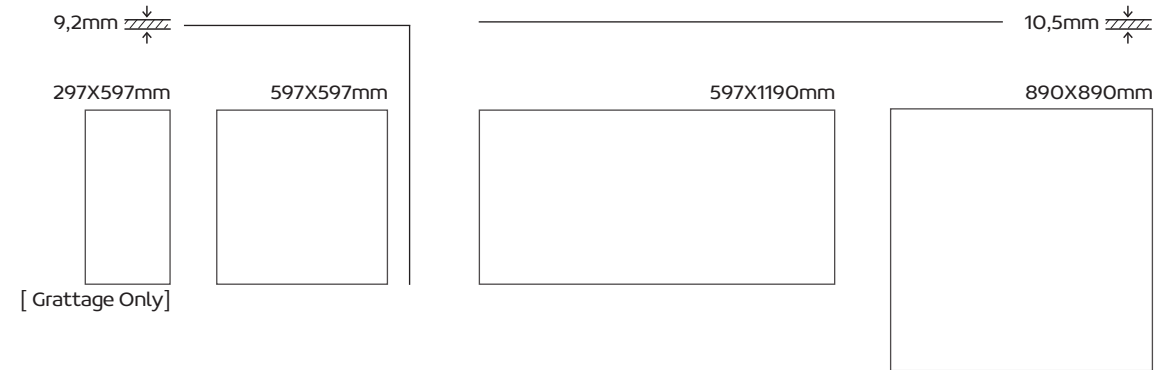

CANVAS

SURFACES, FORMATS & COLORS

Canvas is an exclusive collection, offers three different types of painting techniques inspirations, “Secco” “Grattage” and “Pigment” and three distinctive colors. It’s a high-end porcelain stoneware produced with the latest modern digital technology.

Everything begins as an empty canvas, each space, detail, and color will be individual and unique in each artist’s hand.

Canvas é uma coleção exclusiva, oferece três tipos diferentes de inspirações em técnicas de pintura, “Secco” “Grattage” e “Pigment” e três cores distintas. É um grés porcelânico de elevada qualidade produzido com a mais moderna tecnologia digital.

Tudo começa como uma tela vazia, cada espaço, detalhe e cor será individual e único na mão de cada artista.

CANVAS COLLECTION

FORMATS

PORCELAIN TILES
GRÉS CÉRAME
GRÉS PORCELÂNICO