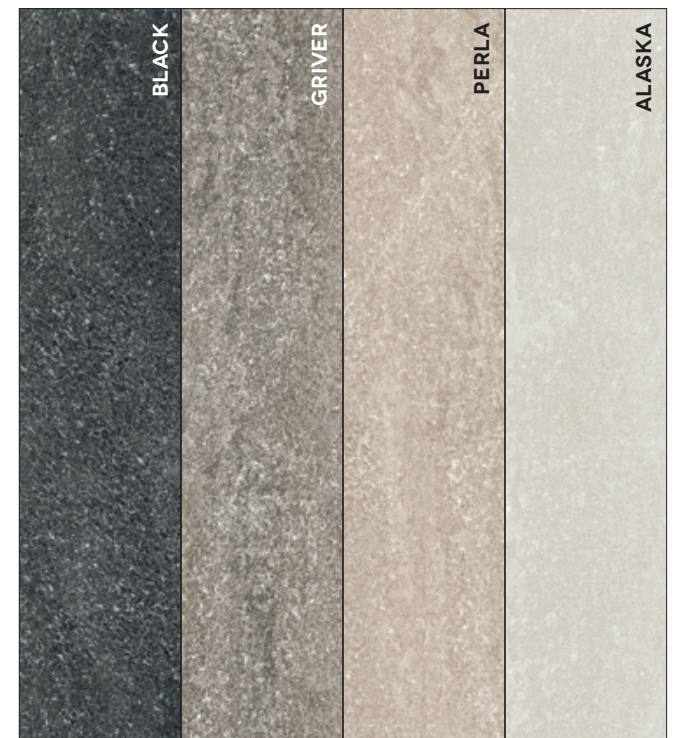

QUARTZITE

SURFACES, FORMATS & COLORS

Quartzite is a hard, metamorphic rock which originally was a pure quartz sandstone. We gathered the finest clays with the most innovative technology and we created a fine porcelain stoneware with the best anti-slip features to improve the natural attributes of this stone. We are driven by nature, by improving it we are improving its sustainability.

Quartzito é uma rocha dura e metamórfica que originalmente era de arenito de quartzo puro. Nós reunimos as melhores argilas com a mais inovadora tecnologia e criamos um grés porcelânico de excelência com as melhores características antiderrapantes, melhorando os atributos nativos desta pedra. Somos movidos por natureza, melhorá-la é contribuir para a sua sustentabilidade.

QUARTZITE

FORMATS

PORCELAIN TILES
GRÉS CÉRAMÉ
GRÉS PORCELÁNICO

9,2mm

297X597mm

V2
SLIGHT VARIATION
LÉGÈRE VARIATION

MEDIUM/HIGH TRAFFIC
TRAFIC MODÈRE À INTENSE

WALL & FLOOR
MURS ET SOLS

SURFACE

ANTI-SLIP [R11C]

COLORS