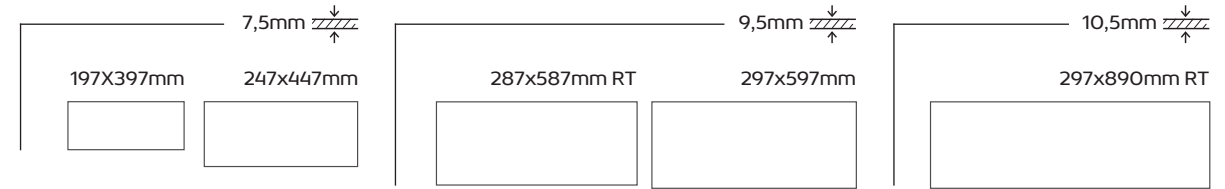

CIPRESTE

SURFACES, FORMATS & COLORS

From all collections, Cipreste is one of the purest and most elemental of smooth surface and monicolor it contrasts only between matt and glossy finishes, this collection easily coexists with any natural element enhancing its qualities. Cipreste was designed to be simple, to magnify aesthetic beauty of spaces.

De todas as coleções, Cipreste é a mais elementar, de superfície suave e unicolor contrasta apenas entre os acabamentos mate e brilho. Convive facilmente com qualquer elemento natural, realçando as suas qualidades. Cipreste foi desenhada para ser simples e realçar a beleza estética dos espaços.

CIPRESTE

FORMATS

CERAMIC WALL TILES IN WHITE BODY
REVÊTEMENT DES MURS EN PÂTE BLANCHE
REVESTIMENTO EM PASTA BRANCA