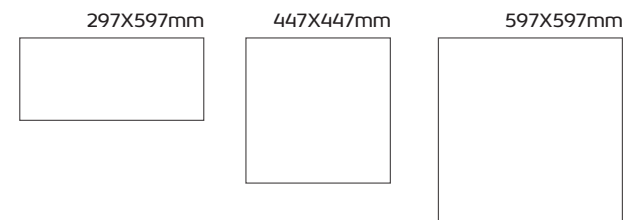

CARRARA

FORMATS

PORCELAIN TILES
GRÉS CÉRAMÉ
GRÉS PORCELÁNICO

9,2mm