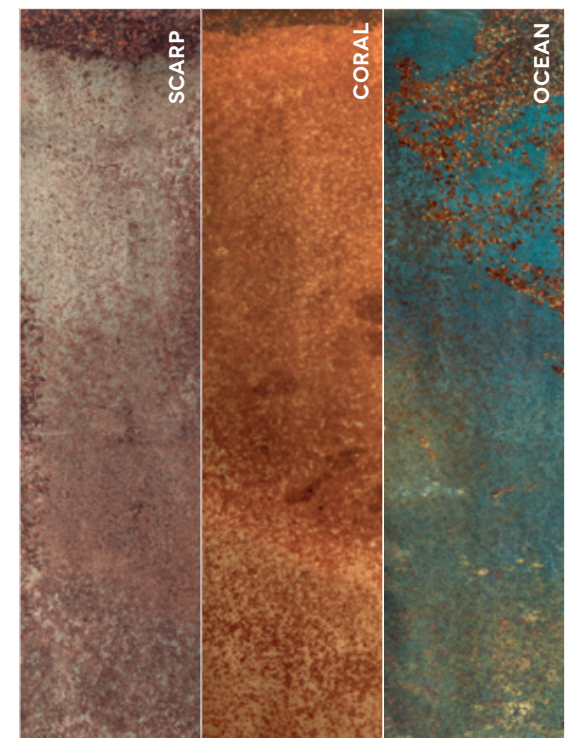

### COLORS

CV09218 REEF SCARP  
97x297mm