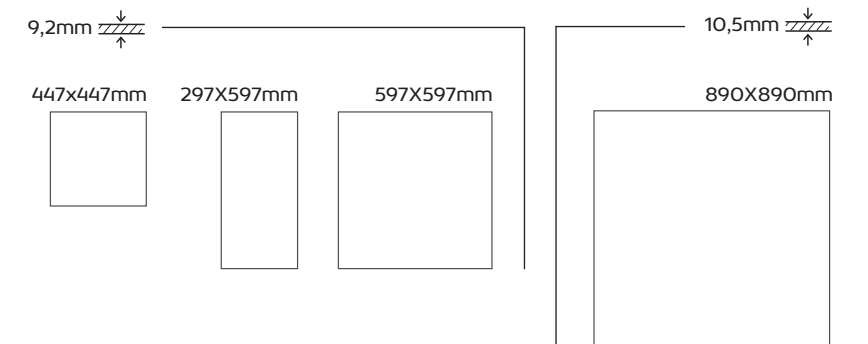

CLOUD

SURFACES, FORMATS & COLORS

Thinking of balance of a product is assigning it a clear function and present-day surroundings do need it.

Cloud embodies the Habitat vision of space and contemporary aesthetics, combining well-balanced colours and details in a smooth surface that defines the soul of this collection. Suitable to create large and comfortable interior spaces, this timeless collection is available in a wide range of formats, colours and unique details, creating harmony environments for everyday lifestyle.

Pensar no equilíbrio de um produto é atribuir-lhe uma função clara e os ambientes actuais precisam dele.

Cloud representa a visão de Habitat, do espaço e da estética contemporânea, combinando cores e detalhes bem equilibrados numa superfície macia que define a alma desta coleção. Adequada para criar espaços interiores grandes e confortáveis, é uma coleção intemporal e está disponível numa vasta gama de formatos, cores e detalhes particulares, criando ambientes harmoniosos ao estilo de vida quotidiano.

CLOUD

FORMATS

CERAMIC WALL TILES IN WHITE BODY
REVÊTEMENT DES MURS EN PÂTE BLANCHE
REVESTIMENTO EM PASTA BRANCA

PORCELAIN TILES
GRÈS CÉRAMÉ
GRÉS PORCELÂNICO