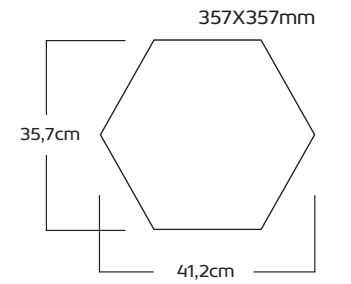

BLOOM COLLECTION

FORMATS

PORCELAIN TILES
GRÈS CÉRAMÉ
GRÈS PORCELÂNICO

8,3mm