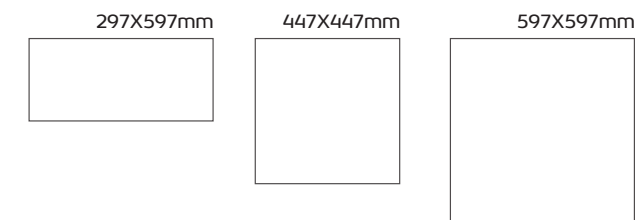

AVEIRO

FORMATS

PORCELAIN TILES
GRÈS CÉRAME
GRÈS PORCELÂNICO

9,2mm