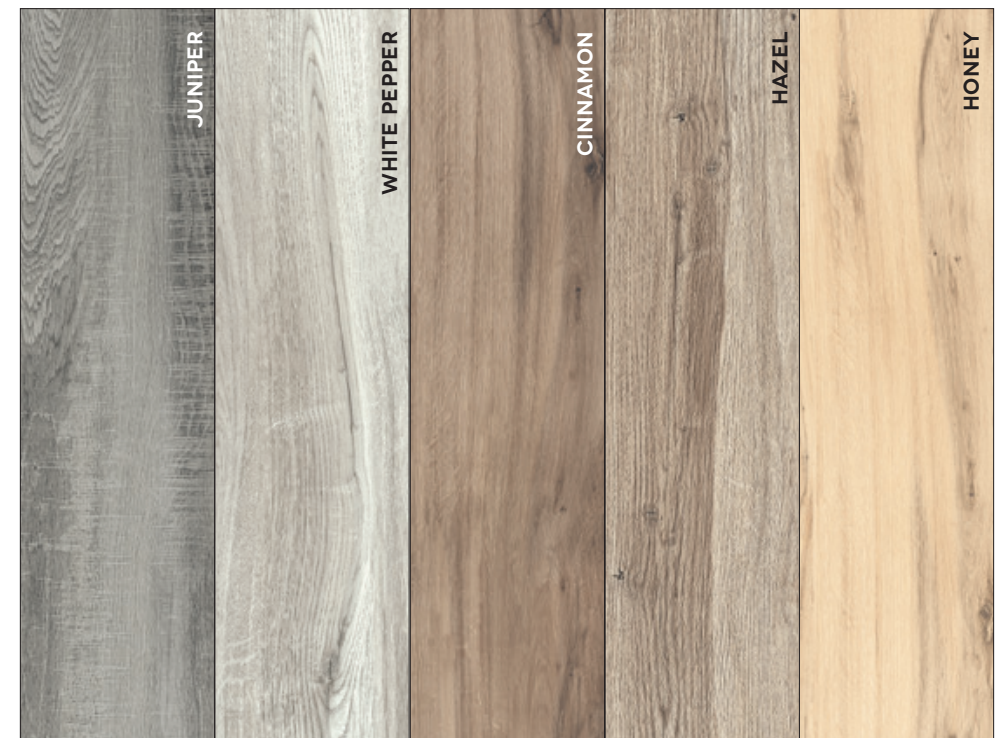

CINNAMON
222X897mm

COLORS