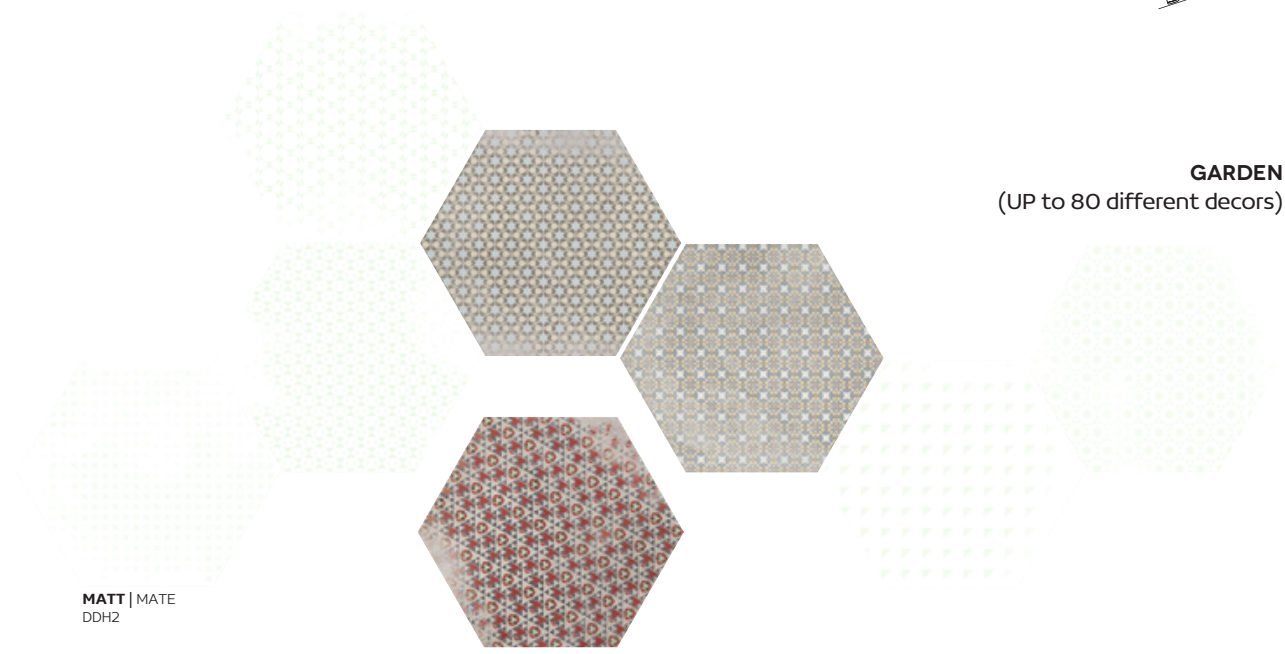

BLOOM

PORCELAIN TILES | GRÈS CÉRAME | GRÉS PORCELÁNICO

MATT - R9

GARDEN
(UP to 80 different decors)

MATT | MATE
DDH2

FIELD
(UP to 30 different shades)