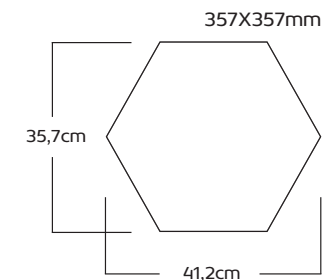

HACIENDA COLLECTION

FORMATS

PORCELAIN TILES
GRÈS CÉRAME
GRÈS PORCELÂNICO

8,3mm