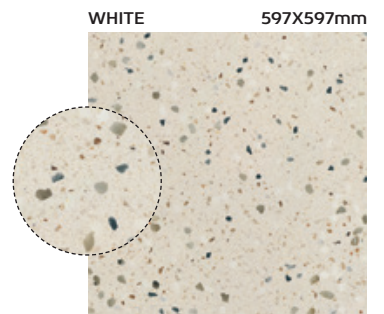

BEIGE 597X597mm

WHITE 597X597mm

ANTI-SLIP | ANTIDERRAPANTE [R12C]
PK16794RT - [20mm PARK]