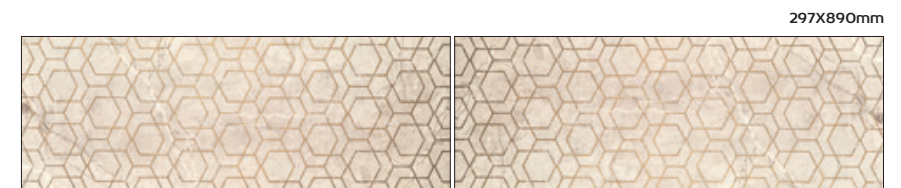

CVD150

BRECCIA

PACKING & WEIGHTS
EMBALLAGE ET POIDS
EMBALAGENS & PESOS

	FORMAT FORMAT	FINISHING FINITEUR	PIECES/BOX PIÈCES/BOITE	SQM/BOX M²/BOITE	BOXES/PALLET BOITES/PALETTE	SQM/PALLET M²/PALETTE	WEIGHT/SQM POIDS/M²	WEIGHT/BOX POIDS/BOITE	WEIGHT/PALLET POIDS/PALETTE
	297x890x10,5mm	Matt/Relief	5	1,32m²	40	52,80m²	16,70Kg/m²	22,1Kg	909Kg
DECOR GEO SILVER / GEO GOLD	297x890x10,5mm	Matt/Gold/Silver	4	---	---	160 Units	4,53Kg/Unit	---	---
DECOR	297x890x10,5mm	Matt/Gold	4	---	40	160 Units	4,53Kg/Unit	18,2Kg	753Kg
MESH	297x297x10,5mm	Matt/Gold	9	---	---	---	1,28Kg/Unit	11,6Kg	---
MESH	297x297x10,5mm	Matt/Silver	9	---	---	---	1,52Kg/Unit	13,7Kg	---