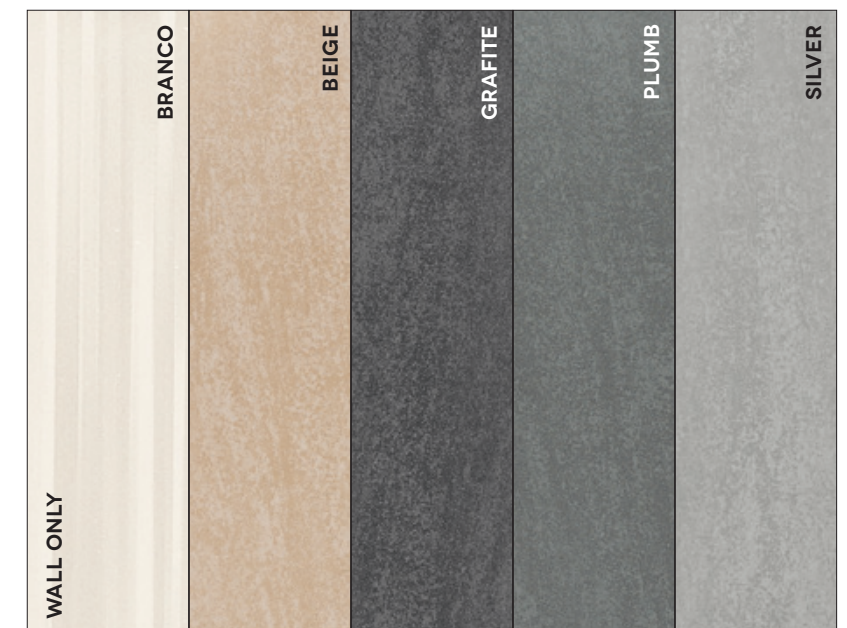

SPIRIT

SURFACES, FORMATS & COLORS

Spirit is a combined solution between a fine porcelain stoneware for floor and a soft white body ceramic wall tile. The graphics, carefully designed to be fluid when combined, visually make the spaces larger. The result is a brilliant optical effect when used in the most demanding spaces, while in commercial areas the visual dimension is quite different from the real one.

Spirit é uma solução combinada entre um pavimento nobre em grés porcelânico e um suave revestimento em pasta branca. A gráfica, cuidadosamente estudada para ser fluída, quando em uso combinado, torna visualmente os espaços maiores. O resultado é um efeito óptico brilhante quando usado em espaços mais exíguos, enquanto em áreas comerciais a dimensão visual é bem diferente da real.

SPIRIT

FORMATS

CERAMIC WALL TILES IN WHITE BODY
REVÊTEMENT DES MURS EN PÂTE BLANCHE
REVESTIMENTO EM PASTA BRANCA

7,5mm

197x397mm

PORCELAIN TILES
GRÈS CÉRAME
GRÉS PORCELÂNICO

8,3mm

147X147mm

297X297mm

9,2mm

447X447mm

297X597mm

V2
SLIGHT VARIATION
LEGERE VARIATION

MEDIUM/HIGH TRAFFIC
TRAFFIC MODÈRE À INTENSE

WALL & FLOOR
MURS ET SOLS

SURFACES

WALL TILES

MATT

PORCELAIN TILES

MATT

TEXTURED [R11C]

COLORS