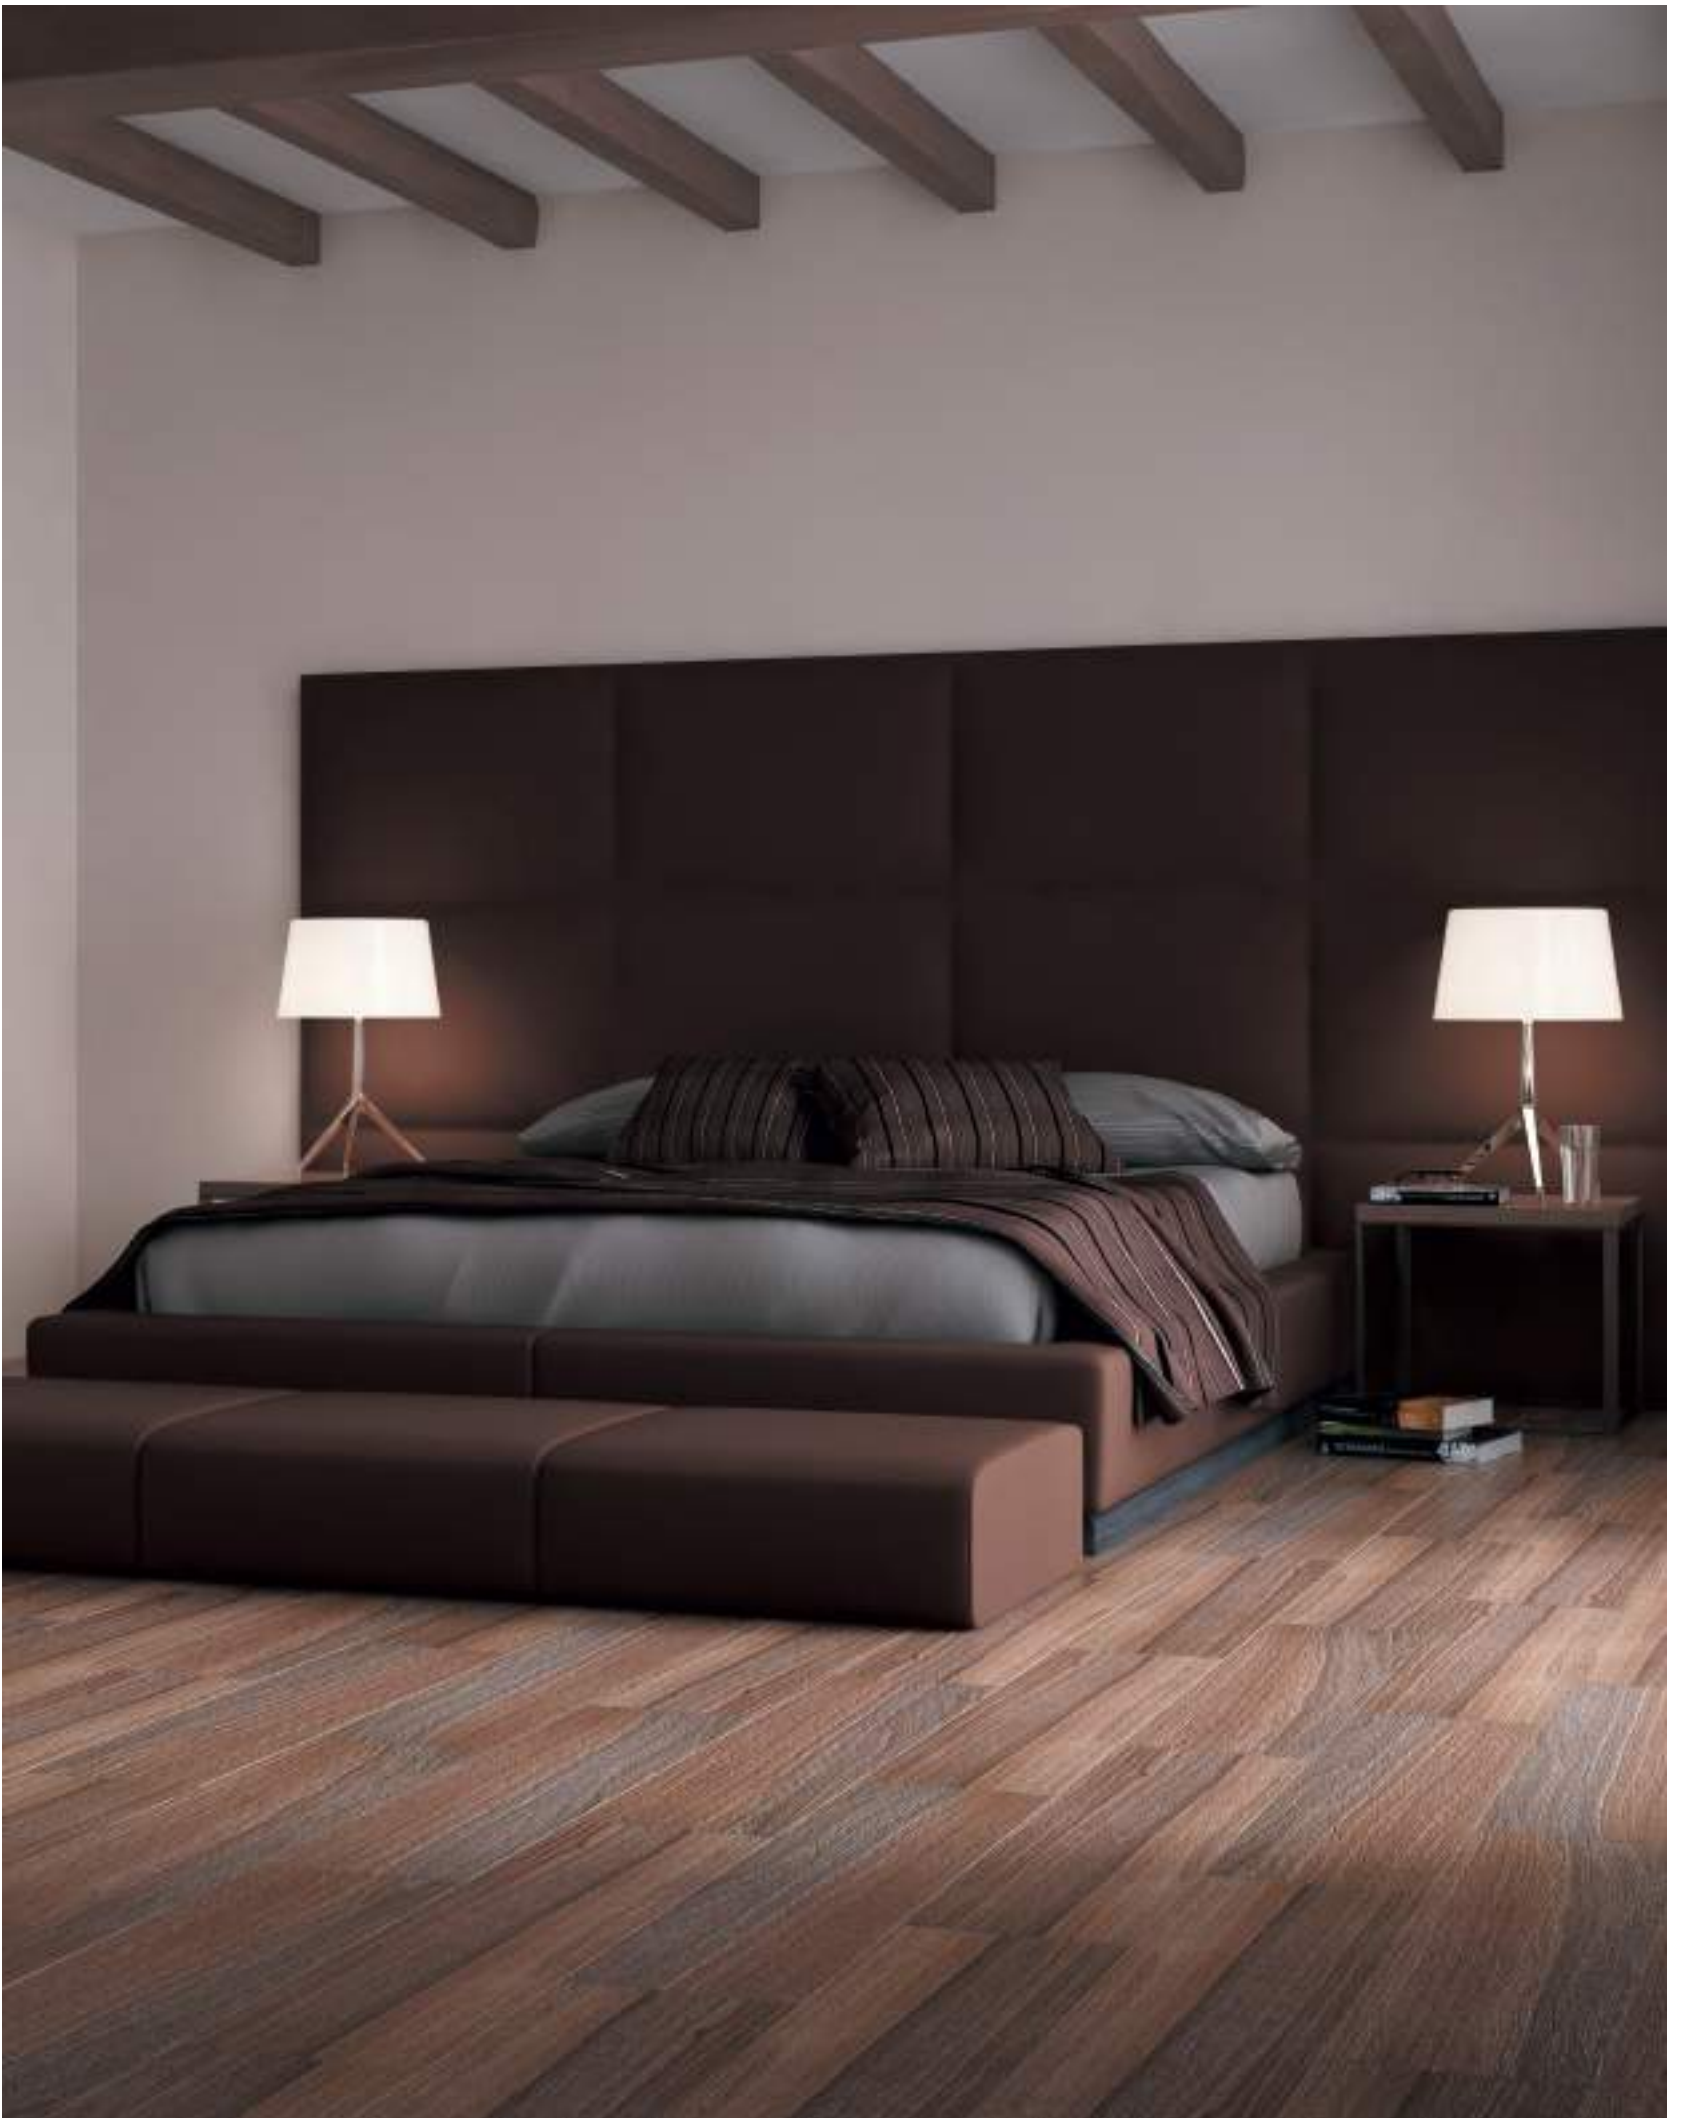

# ANGELES

PORCELAIN

WOODS

23x120cm  
9"x48"

APEX	PP1401
CREST	PP1401
CLIFF	PP1402

APEX

CREST

CLIFF