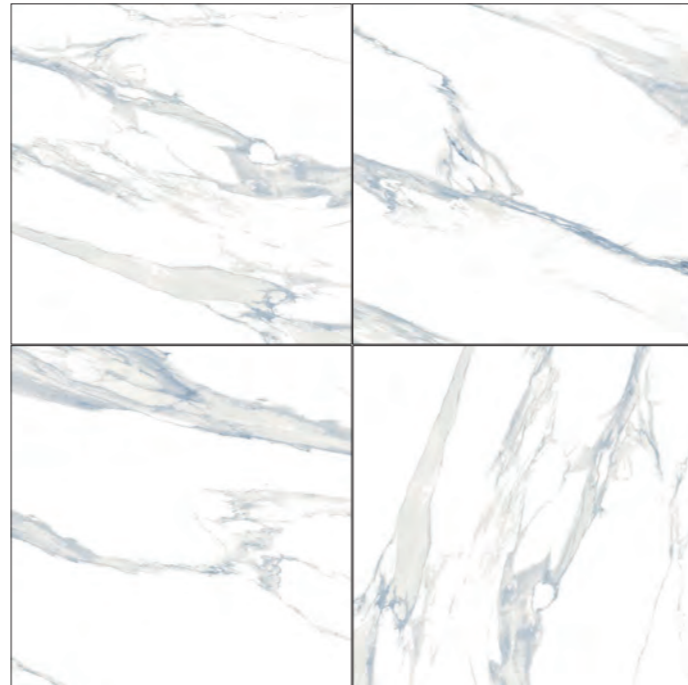

BOREAL GOLD
60x120 / 24"x48"

DANA

GLAZED GLOSSY PORCELAIN

SIZES / FORMATOS

Rectified

Rectified

60x120(9MM) 60,8x60,8 60x60
M128 M124 M126

AVAILABLE COLOURS / COLORES DISPONIBLES

GOLD

SHADE VARIATION / VARIACIÓN GRÁFICA