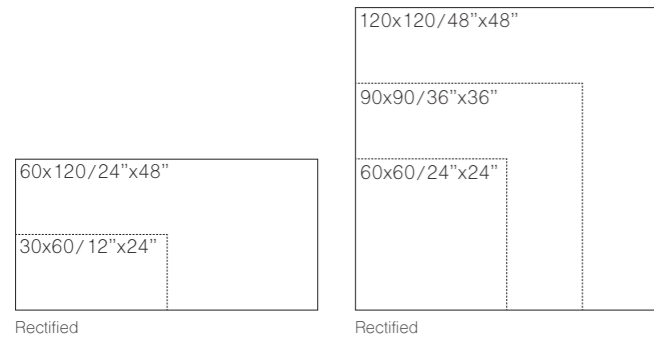

LASA

POLISHED PORCELAIN – NATURAL PORCELAIN

SIZES / FORMATOS