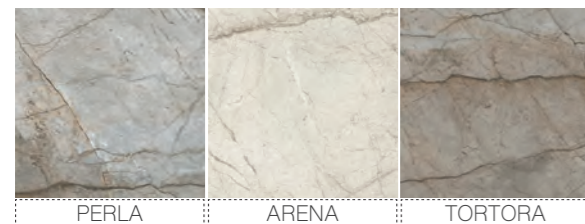

SONANTE

POLISHED PORCELAIN

SIZES / FORMATOS

60x120/24"x48"

Rectified

60x120

M098

AVAILABLE COLOURS / COLORES DISPONIBLES