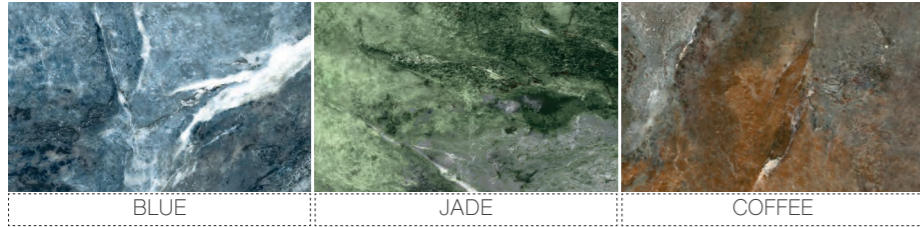

AMAZONA

SUPER POLISHED PORCELAIN

SIZES / FORMATOS

60x120/24"x48"

Rectified

120x120/48"x48"

Rectified

AVAILABLE COLOURS / COLORES DISPONIBLES