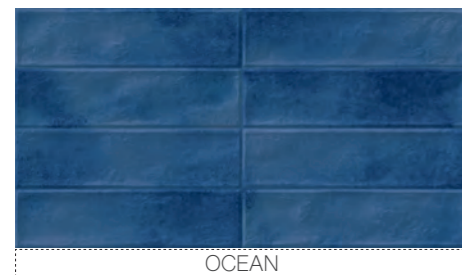

MANHATTAN

RED BODY

SIZES / FORMATOS

31,6x60 /
12,6"x24"

OCEAN

Recommended Flooring / Pavimentos sugeridos: GROUND

31,6x60PREC

M120