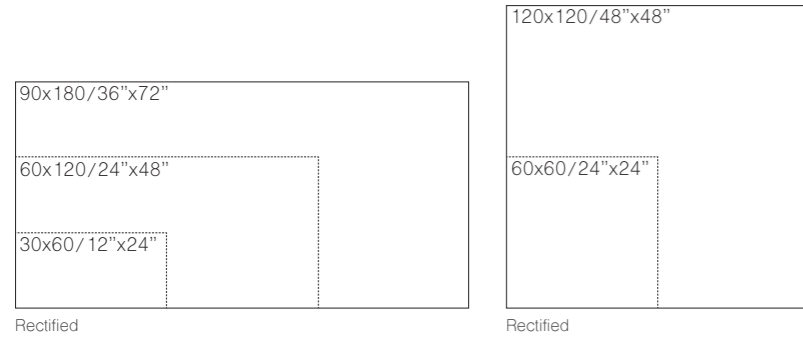

LAVICA

NATURAL PORCELAIN

SIZES / FORMATOS

Rectified

Rectified