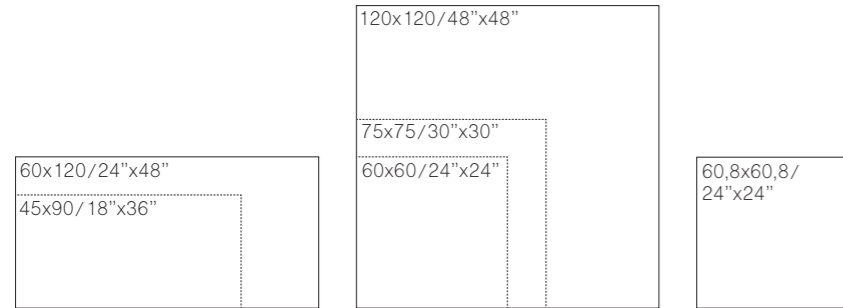

RODEN

NATURAL PORCELAIN

SIZES / FORMATOS

Rectified - Lappato Rectified

Rectified - Lappato Rectified