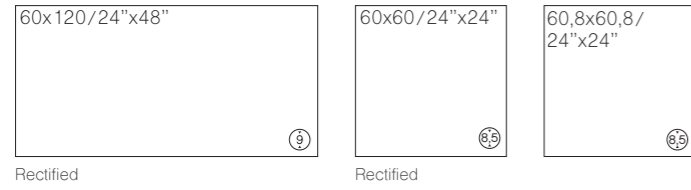

ARKETY

GLAZED NATURAL PORCELAIN

SIZES / FORMATOS