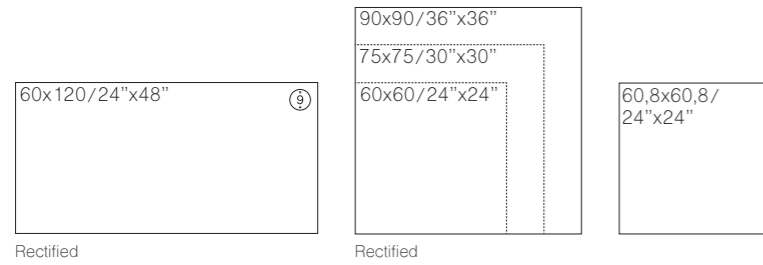

SENA

GLAZED NATURAL PORCELAIN

SIZES / FORMATOS