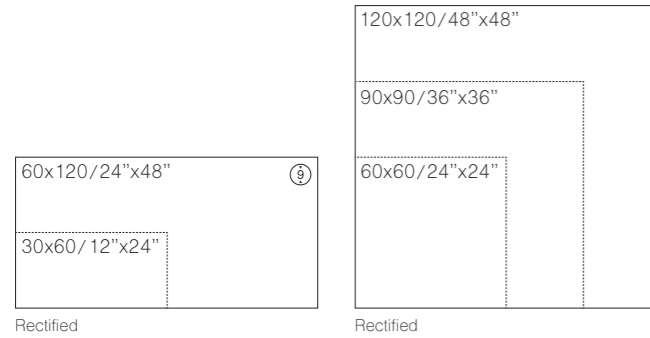

ASTRA

NATURAL PORCELAIN

SIZES / FORMATOS

Rectified

Rectified