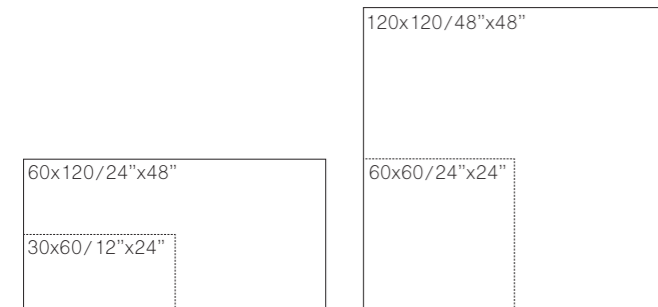

SWING

POLISHED PORCELAIN

SIZES / FORMATOS