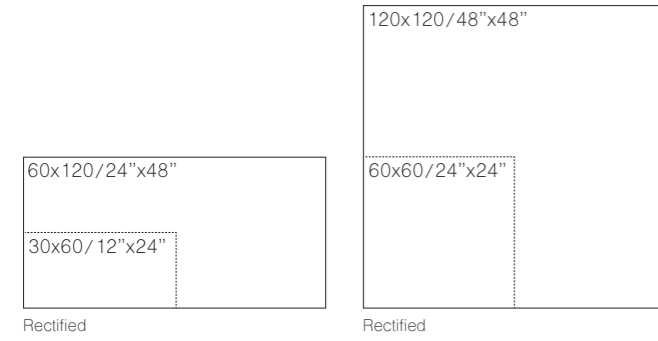

IRIS

DIAMOND POLISHED PORCELAIN

SIZES / FORMATOS