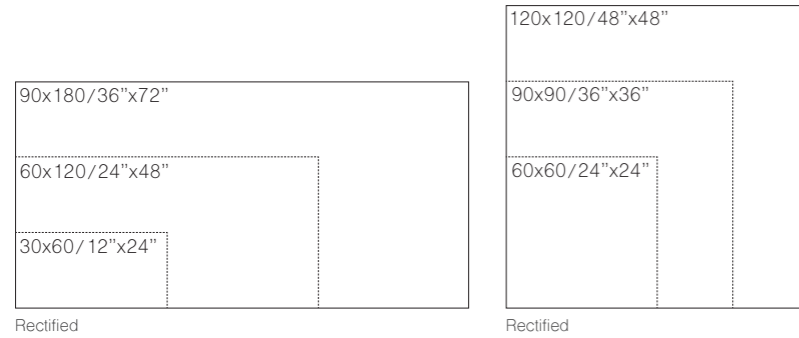

MAGDA

POLISHED PORCELAIN – NATURAL PORCELAIN

SIZES / FORMATOS