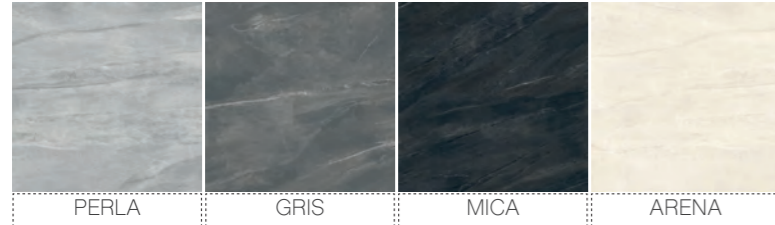

GEOTWO - NATURAL ADZ PORCELAIN

SIZES / FORMATOS

60x120/24"x48"

60x90/24"x36"

Rectified

Rectified

*Real Thickness 1,98cm
*Espesor 1,98cm

AVAILABLE COLOURS / COLORES DISPONIBLES