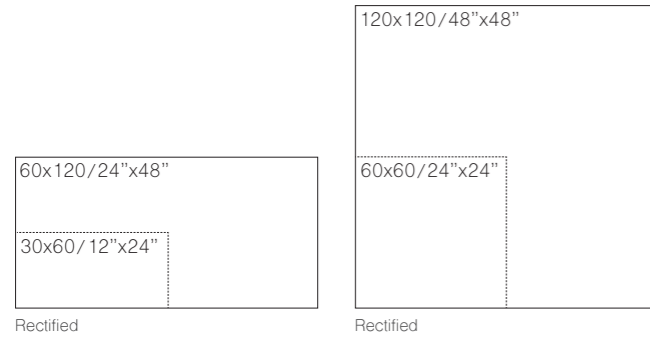

MALINI

DIAMOND POLISHED PORCELAIN

SIZES / FORMATOS