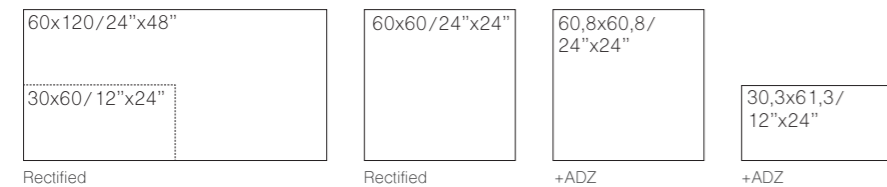

BORBA

NATURAL PORCELAIN

SIZES / FORMATOS

Rectified Rectified +ADZ +ADZ