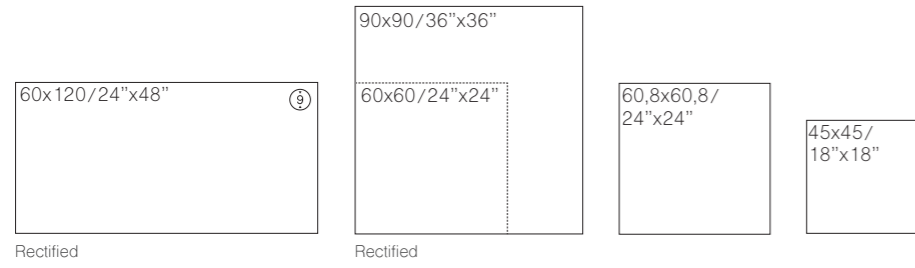

ZERO

GLAZED NATURAL PORCELAIN

SIZES / FORMATOS