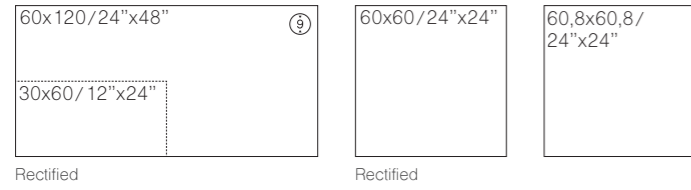

COLORADO

GLAZED NATURAL PORCELAIN

SIZES / FORMATOS