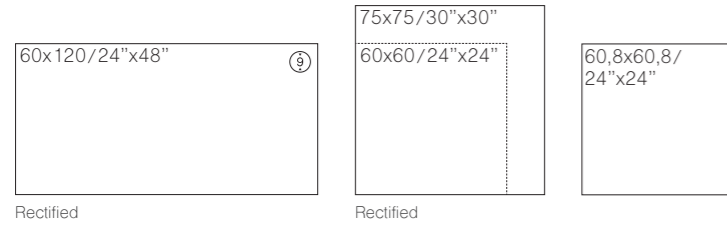

REGGIO

GLAZED NATURAL PORCELAIN

SIZES / FORMATOS