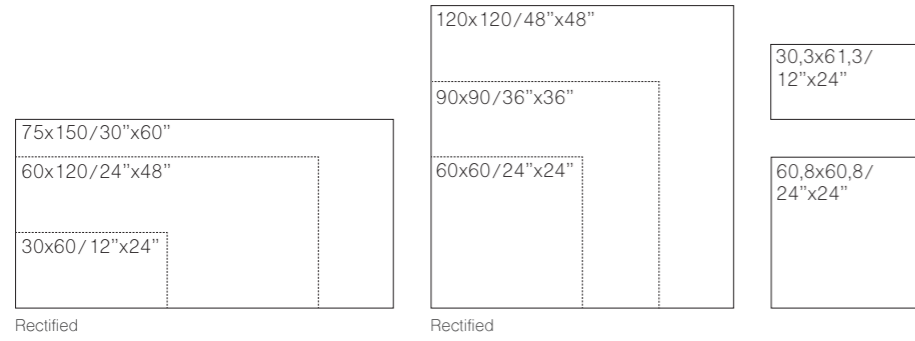

GROUND

NATURAL PORCELAIN

SIZES / FORMATOS