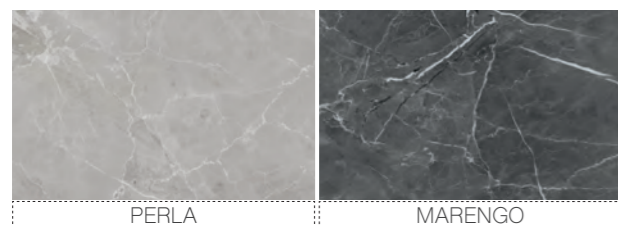

60,8x60,8(8,5MM) 60x60(8,5MM)
● M027 M045

AVAILABLE COLOURS / COLORES DISPONIBLES

AURA

GLAZED GLOSSY PORCELAIN

SIZES / FORMATOS

Rectified

60,8x60,8 60x60
● M124 M126

AVAILABLE COLOURS / COLORES DISPONIBLES