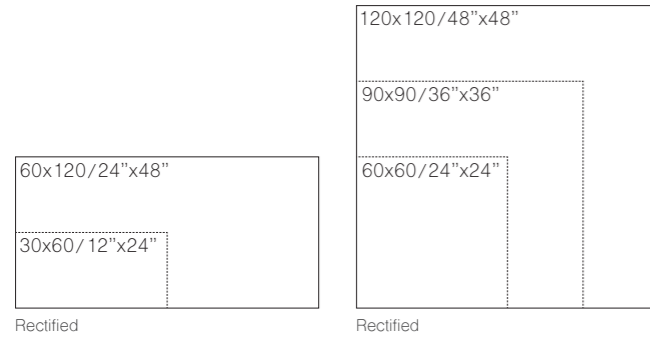

INDIC

NATURAL PORCELAIN

SIZES / FORMATOS