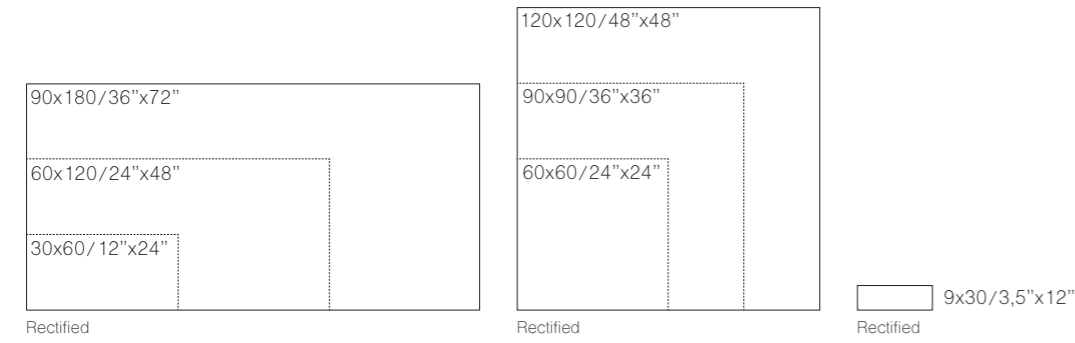

AURORA

POLISHED PORCELAIN – NATURAL PORCELAIN

SIZES / FORMATOS