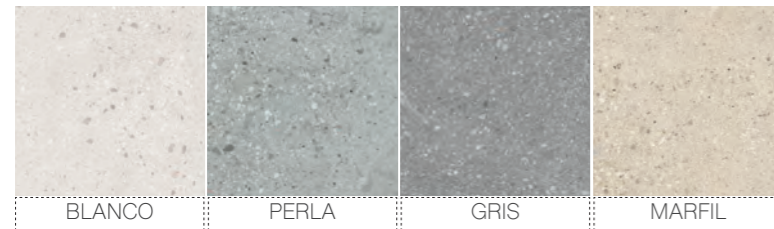

AVAILABLE COLOURS / COLORES DISPONIBLES