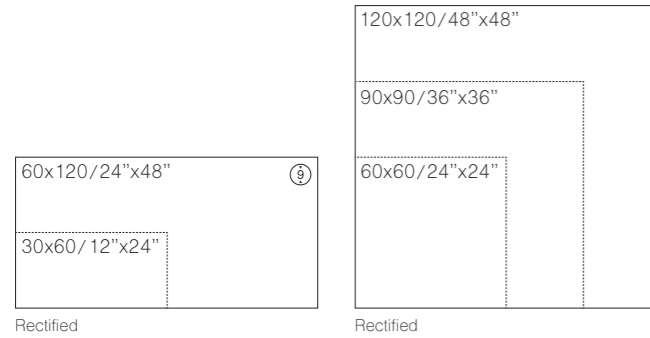

MEMORY

NATURAL PORCELAIN

SIZES / FORMATOS

Rectified

Rectified