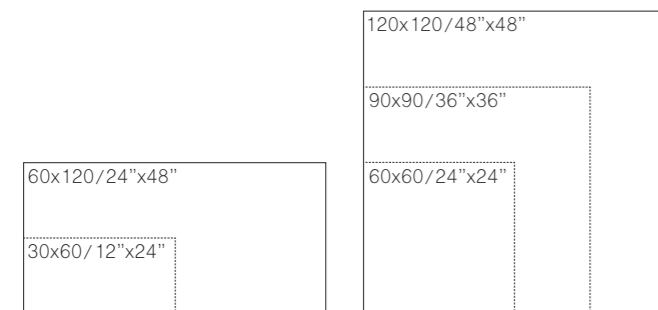

POINT

POLISHED PORCELAIN

SIZES / FORMATOS