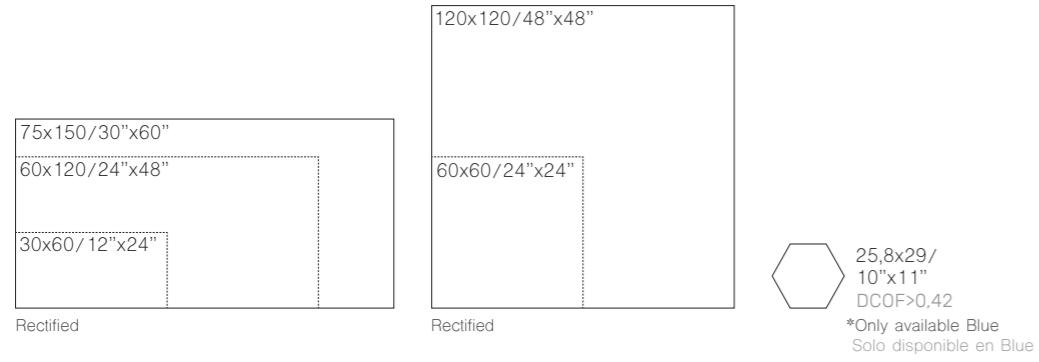

OIKOS

POLISHED PORCELAIN – NATURAL PORCELAIN

SIZES / FORMATOS