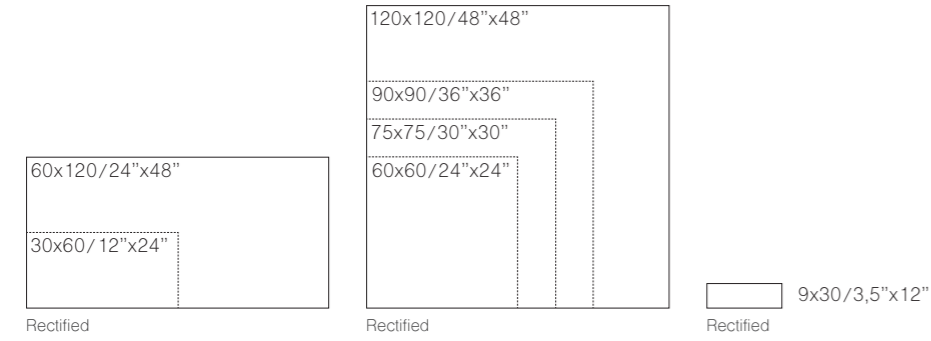

STATUARY

POLISHED PORCELAIN – NATURAL PORCELAIN

SIZES / FORMATOS