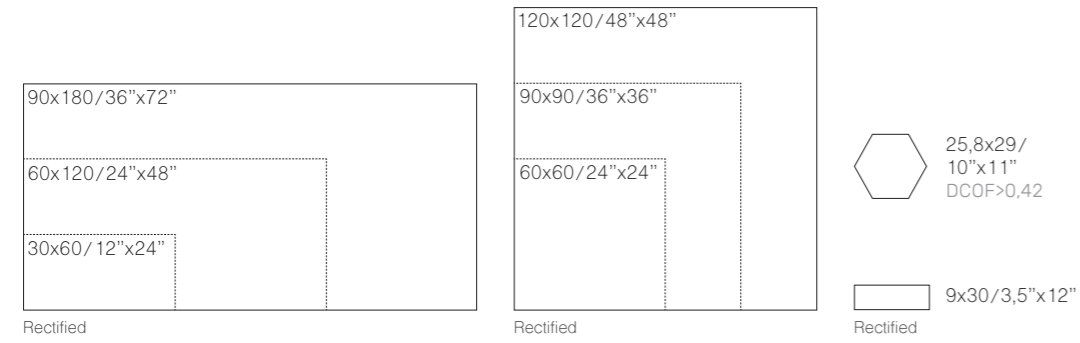

BRERA

POLISHED PORCELAIN – NATURAL PORCELAIN

SIZES / FORMATOS