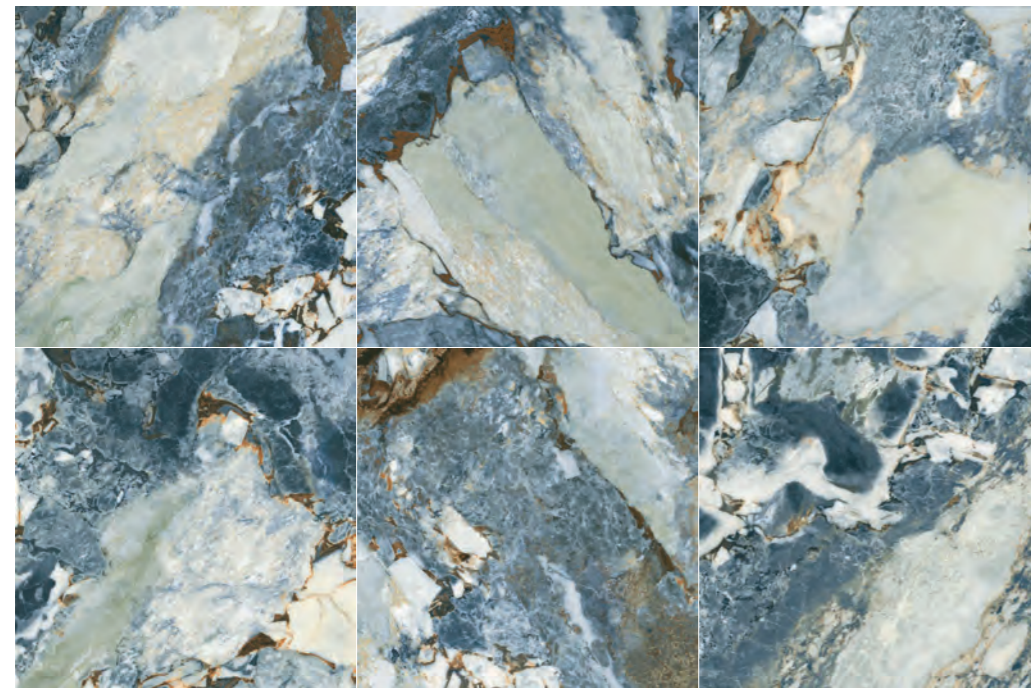

GRETA

SUPER POLISHED PORCELAIN

SIZES / FORMATOS

120x120/48"x48"

Rectified

60x120/24"x48"

Rectified

AVAILABLE COLOURS / COLORES DISPONIBLES

BLUE

SHADE VARIATION / VARIACIÓN GRÁFICA

120x120 60x120
M115 M110