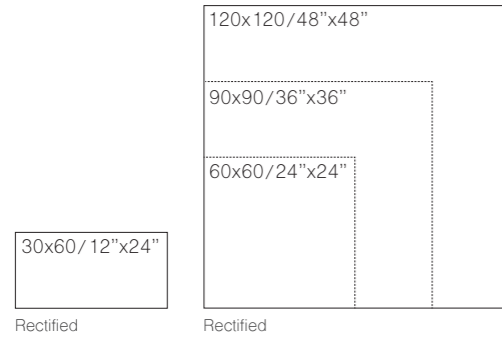

SK MEMORY

SILK PORCELAIN

SIZES / FORMATOS