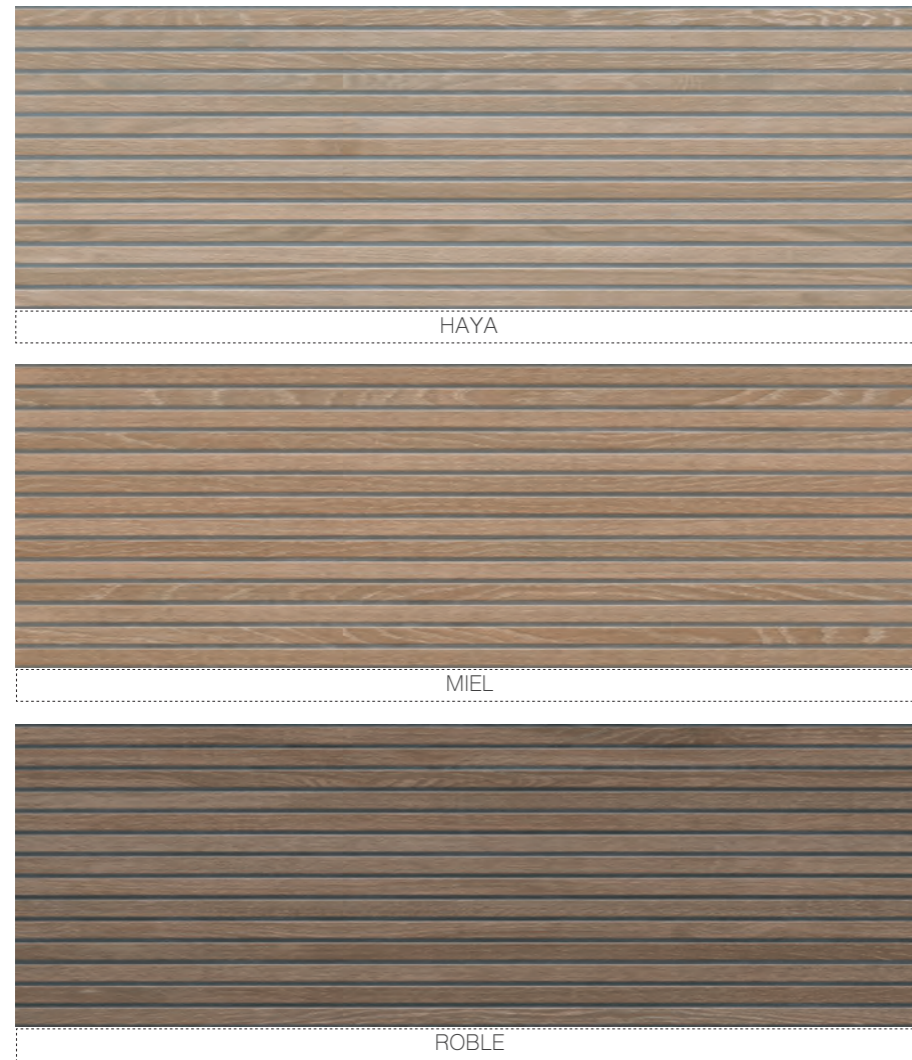

RLV BORNEO

WHITE BODY

SIZES / FORMATOS

40x120 / 16"x48"

Rectified

Recommended Flooring / Pavimentos sugeridos: BORNEO

40x120RLV

☒ M201