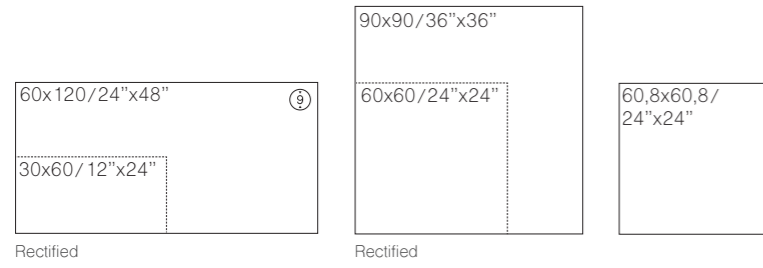

TALO

GLAZED NATURAL PORCELAIN

SIZES / FORMATOS