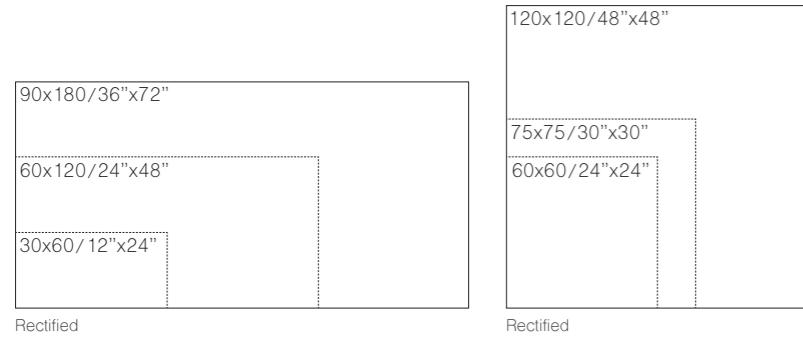

SOMA

POLISHED PORCELAIN

SIZES / FORMATOS