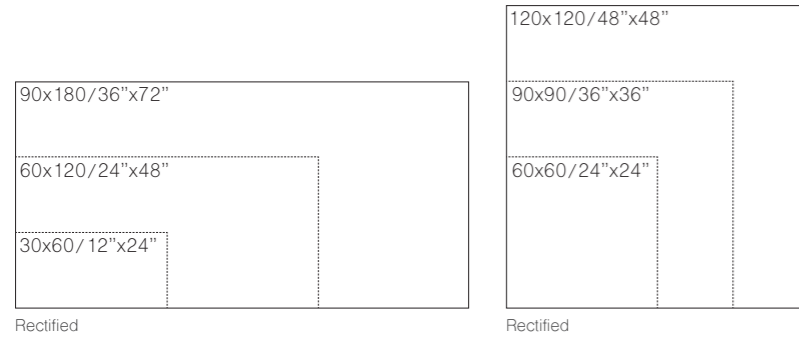

MACAEL

POLISHED PORCELAIN – NATURAL PORCELAIN

SIZES / FORMATOS