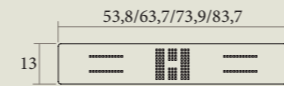

Rejilla (13x53,8/63,7/73,9/83,7) Grid

Inox
Impresa con la gráfica
Printed with the graphics

Válvulas disponibles Available valves

- a. Válvula Domo vertical
- a. *Vertical Domo valve*
- b. Válvula Domo horizontal bajo perfil
- b. *Low profile horizontal Domo valve*
- c. Válvula Domo Plus gran caudal
- c. *High-flow Domo Plus valve*